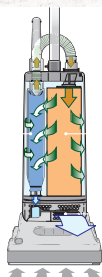

The **SEBO AUTOMATIC X** range of vacuum cleaners combine excellent performance with brilliant ease of use. They go flat for reaching under furniture and feature an integrated hose and wand system which has been imitated, but never surpassed, for convenience and effectiveness. The Computer Control System ensures optimum performance, automatically.

Works when flat

Anti-allergy design

Cassette brush

5.3L Ultra-Bag™

Computer control system

Easy maintenance

Integrated tools

AUTOMATIC X7 WHITE ePower 91501GB